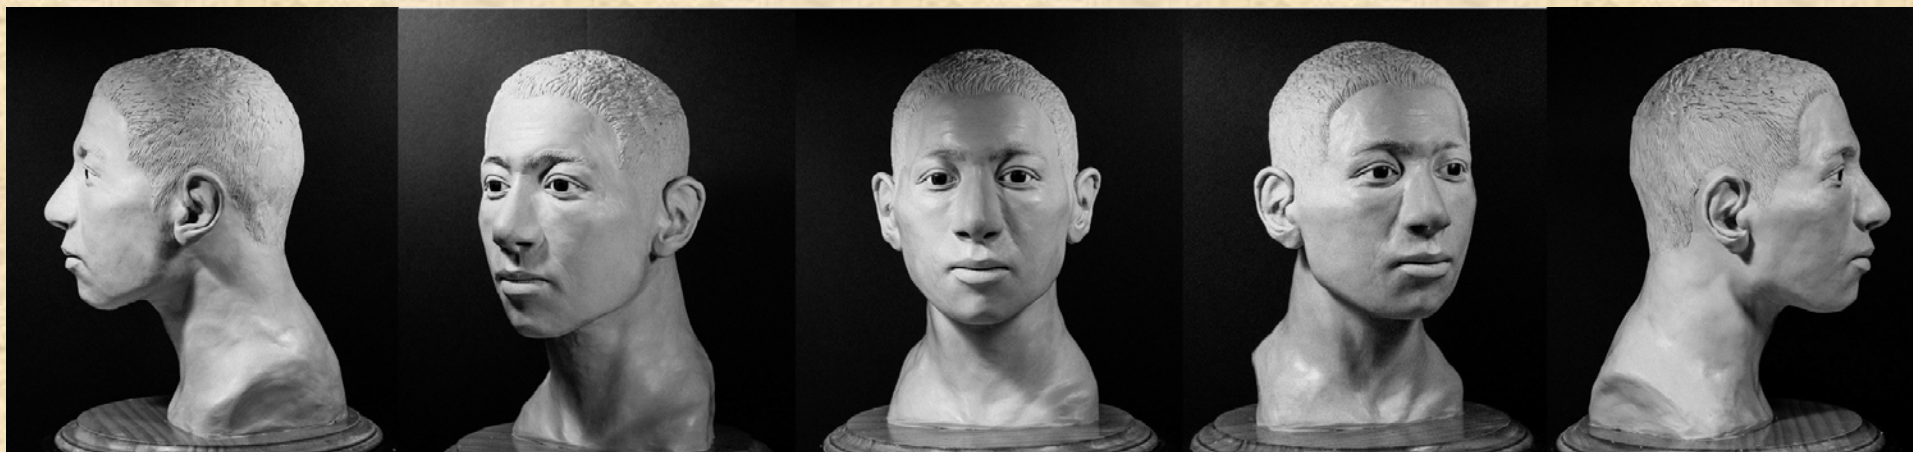

Notebook and
canteen
found with
remains

White, Male, 55-
60 years
Found 09/09/2004
NamUs UP 15487

For more information, go to namus.gov or ask a volunteer at this event.

GARFIELD COUNTY

White, Male,
approximately 27 years
Found 07/07/2003
NamUs UP 15492