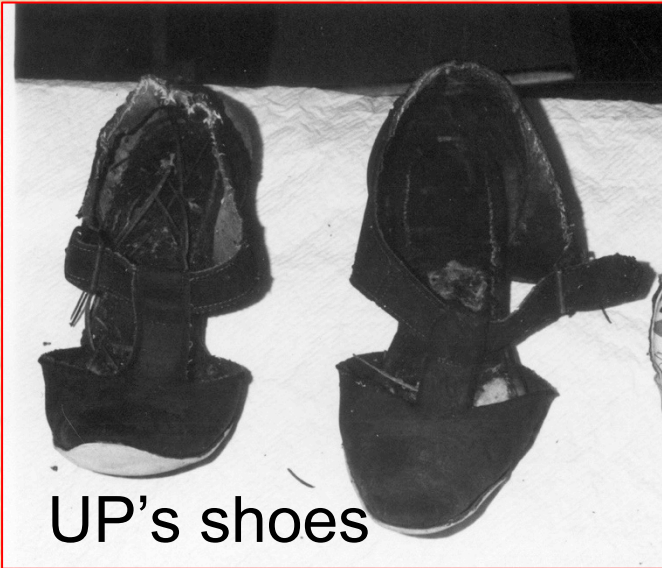

JEFFERSON COUNTY

Male, race unknown, 18-30 years

Found 02/13/1977

NamUs UP-7988

For more information, go to [namus.gov](https://www.namus.gov) or ask a volunteer at this event.

JEFFERSON COUNTY

UP's shoes

Female, race unknown, 17-23 years