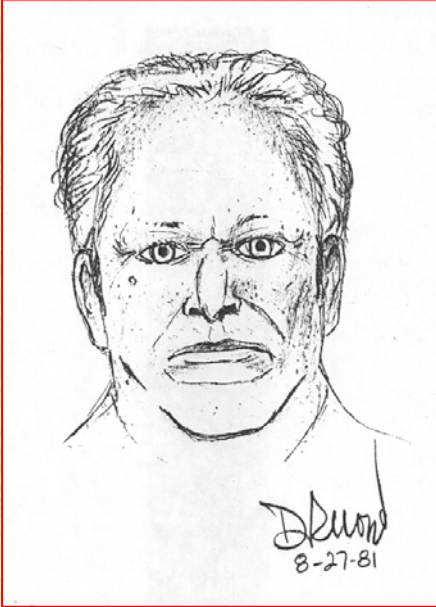

FREMONT COUNTY

White, Male, 55-70 years
Found 08/27/1981
NamUs UP 14158