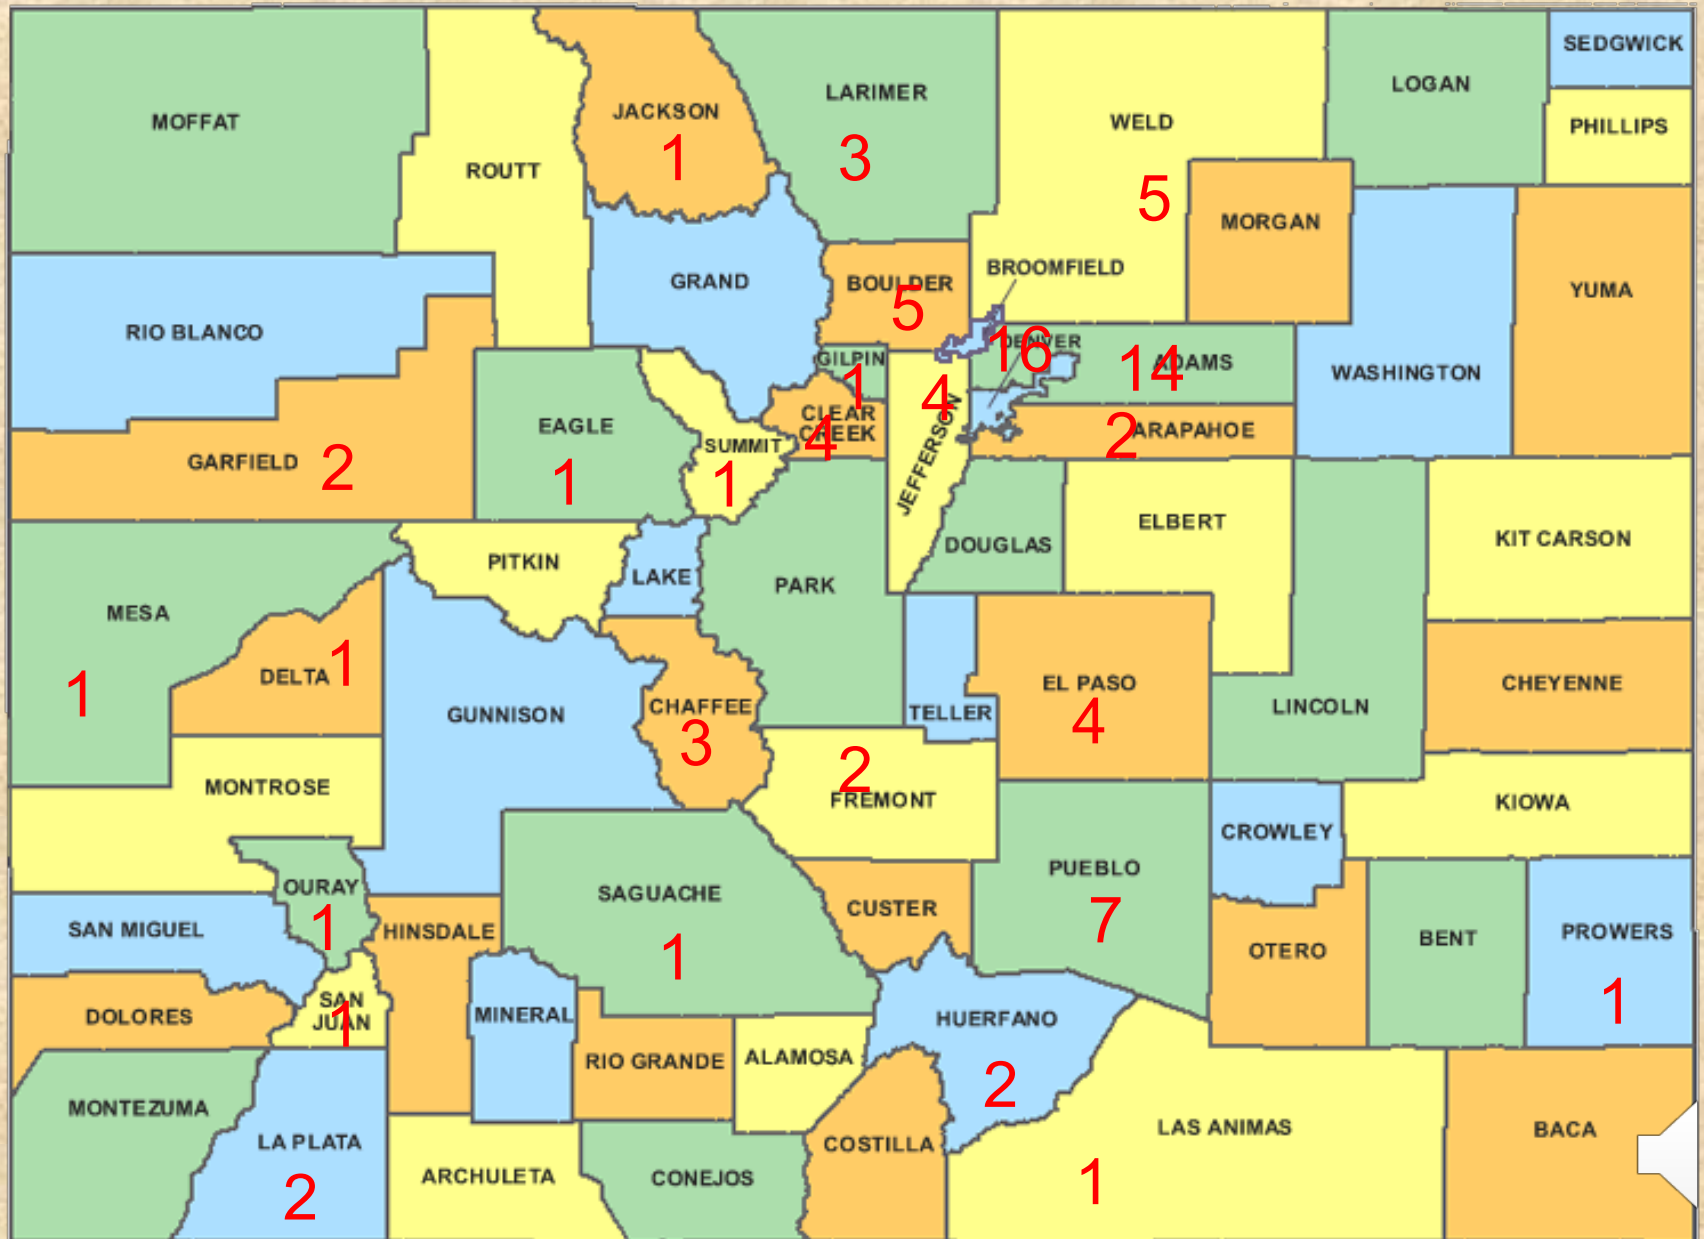

reported 85 (on NamUs)

CO's ^ UNIDENTIFIED PERSONS IN 2024