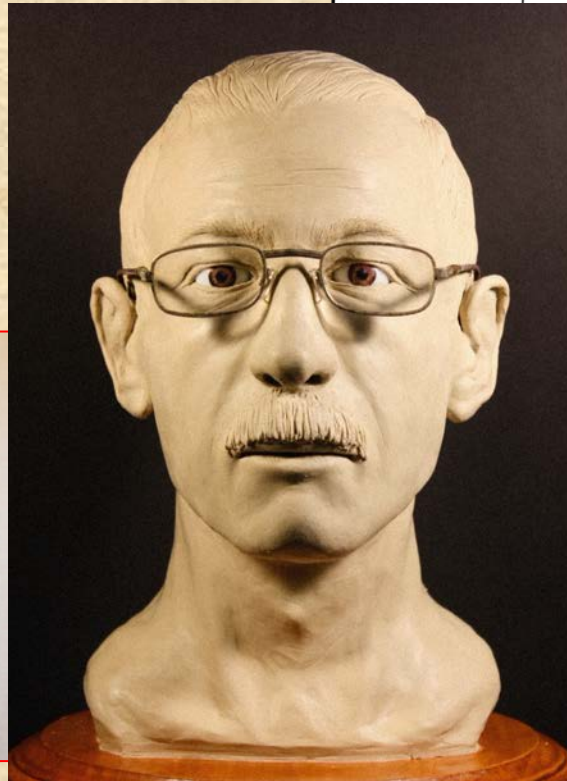

GARFIELD COUNTY

Notebook and
canteen
found with
remains

White, Male, 55-
60 years
Found 09/09/2004
NamUs UP 15487