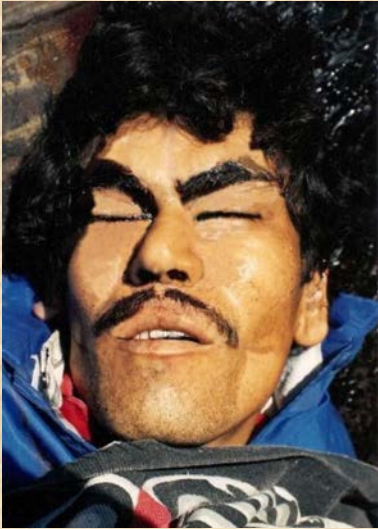

LARIMER COUNTY

Male, White Hispanic,
25-35 years
Found 09/16/1994
NamUs UP-4813